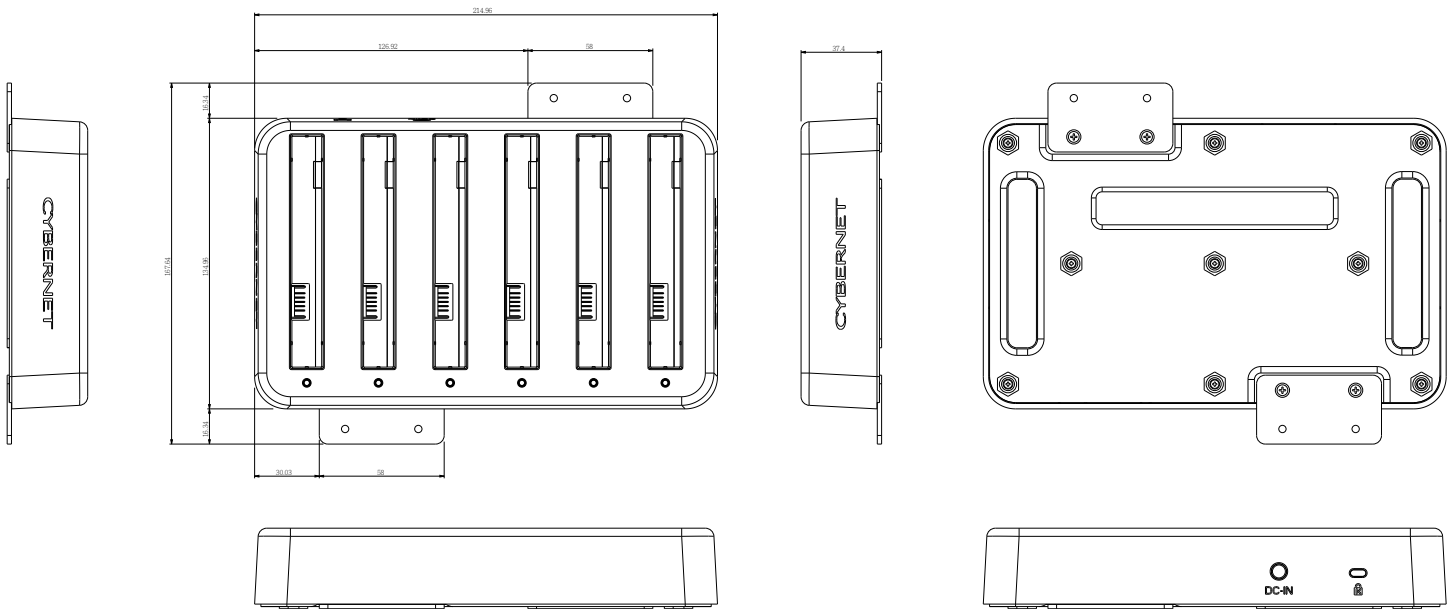

# CyberMed Rx Multi-charge Station

Charge 6 Batteries at Once

## Technical Specifications

<b>Capacity</b>	6 Batteries
<b>Docking Station Capacity</b>	1.5 Hours from a complete drain
<b>Charging Behavior</b>	Simultaneous charging
<b>Charging Status LED</b>	Amber for charging, Green for fully charged
<b>Mounting Options</b>	Wall Mount
<b>Theft Deterrent</b>	Kensington Lock Support
<b>Dimensions</b>	214.96mm x 167.64mm x 37.40mm (L x W x H)
<b>Weight</b>	5.45lbs
<b>Certifications</b>	FCC Class B, CE